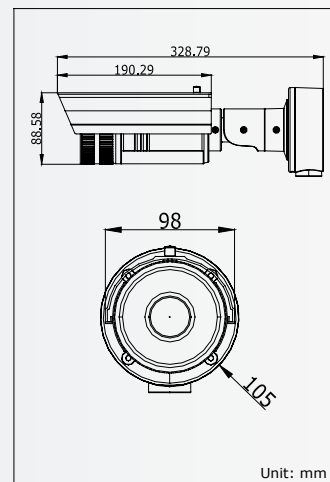

Hikvision WDR Cameras Line-up:

DS-2CD864FWD-E
1.3MP Indoor Box Camera

DS-2CD764FWD-E(I)
1.3MP Indoor Dome Camera

● DS-2CD8264FWD-EI(Z)
1.3MP Outdoor Bullet Camera

DS-2CD7264FWD-EZ(I)
1.3MP Outdoor Dome Camera